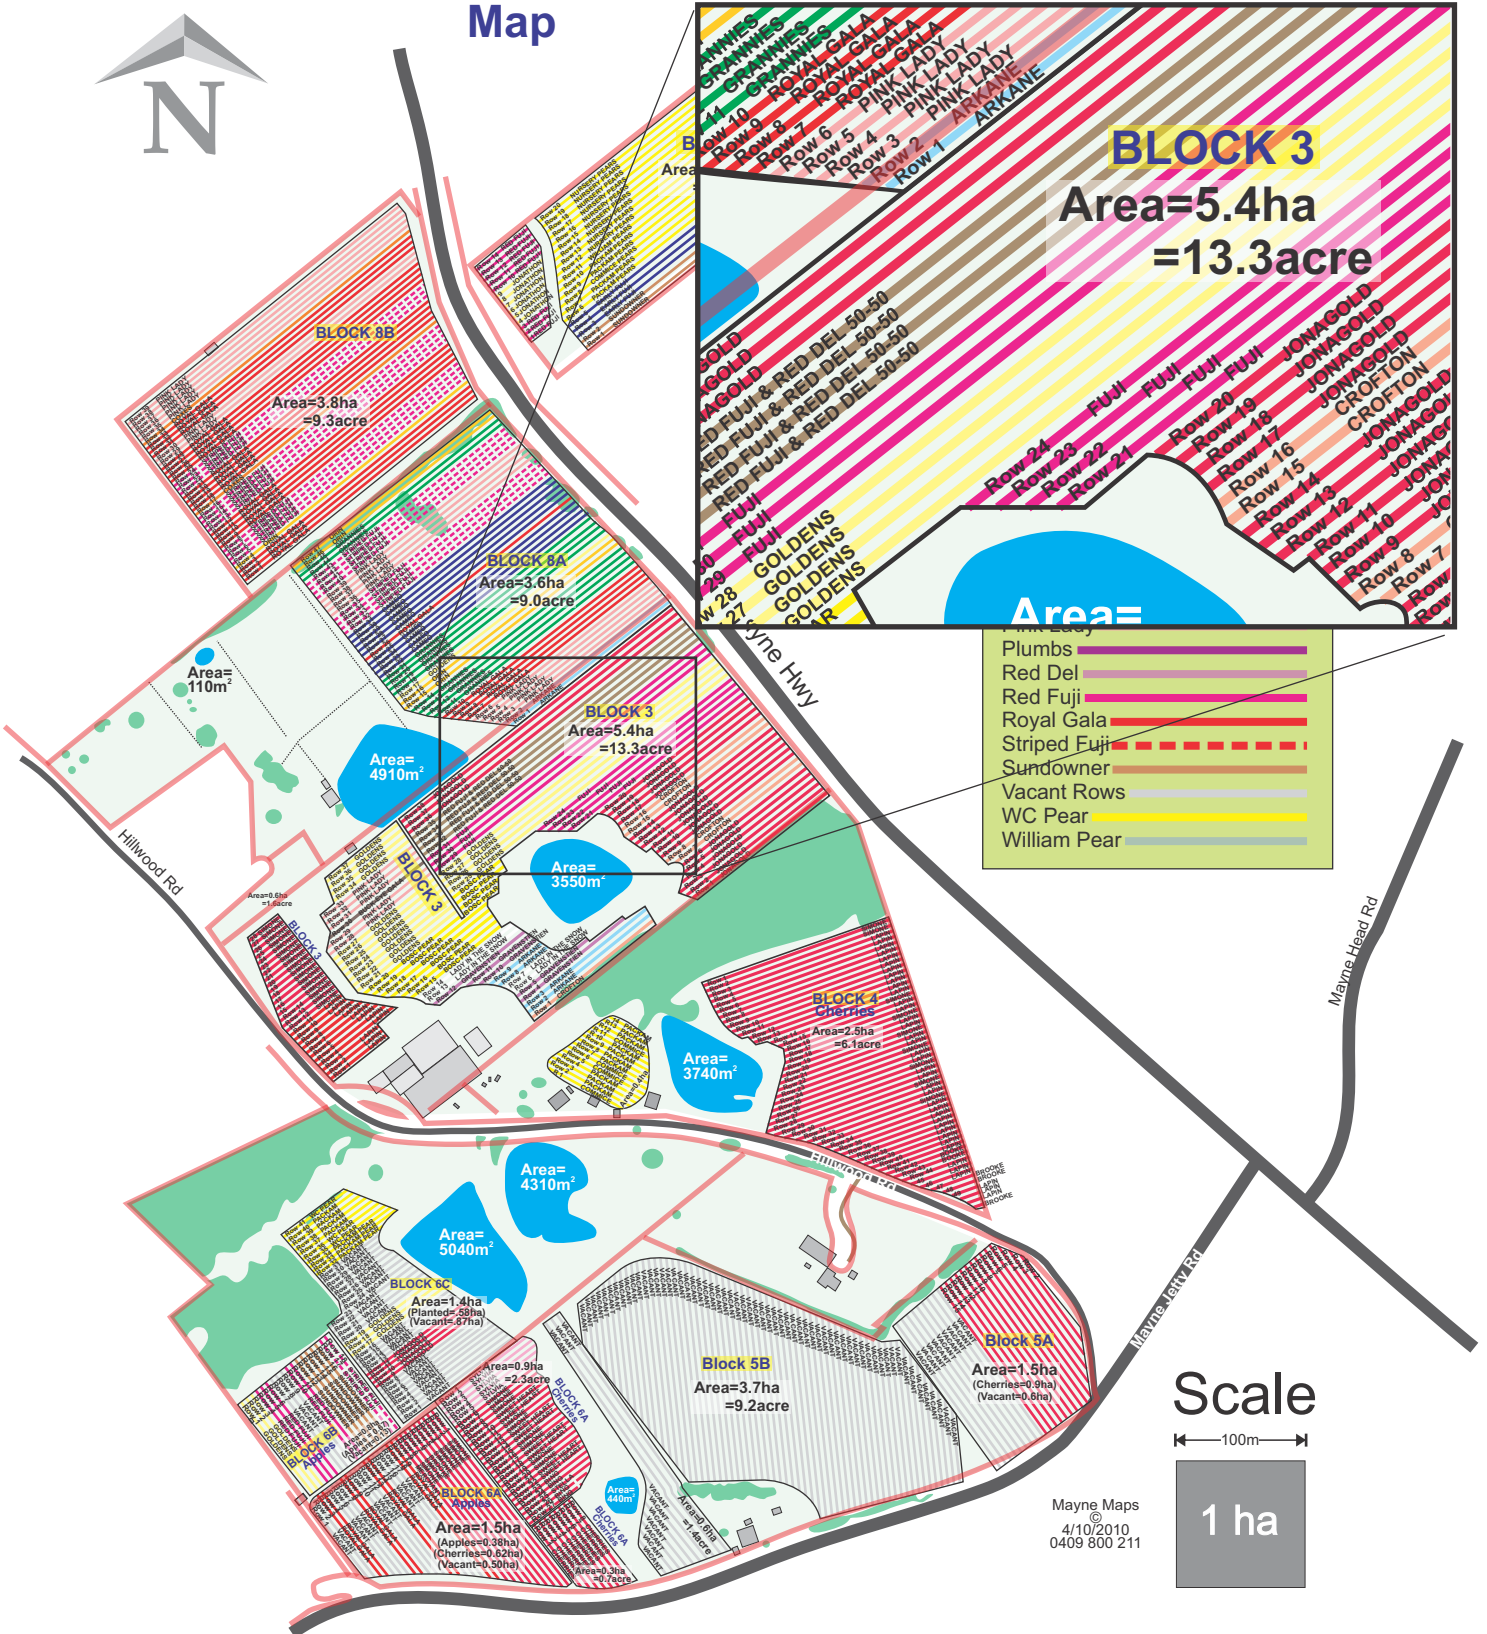

Apple Orchard Map

INSERT SHOWING DETAIL

BLOCK 3
Area=5.4ha
=13.3acre

Area=

Plumbs	[Pattern]
Red Del	[Pattern]
Red Fuji	[Pattern]
Royal Gala	[Pattern]
Striped Fuji	[Pattern]
Sundowner	[Pattern]
Vacant Rows	[Pattern]
WC Pear	[Pattern]
William Pear	[Pattern]

Scale

← 100m →

1 ha

Mayne Maps
© 4/10/2010
0409 800 211