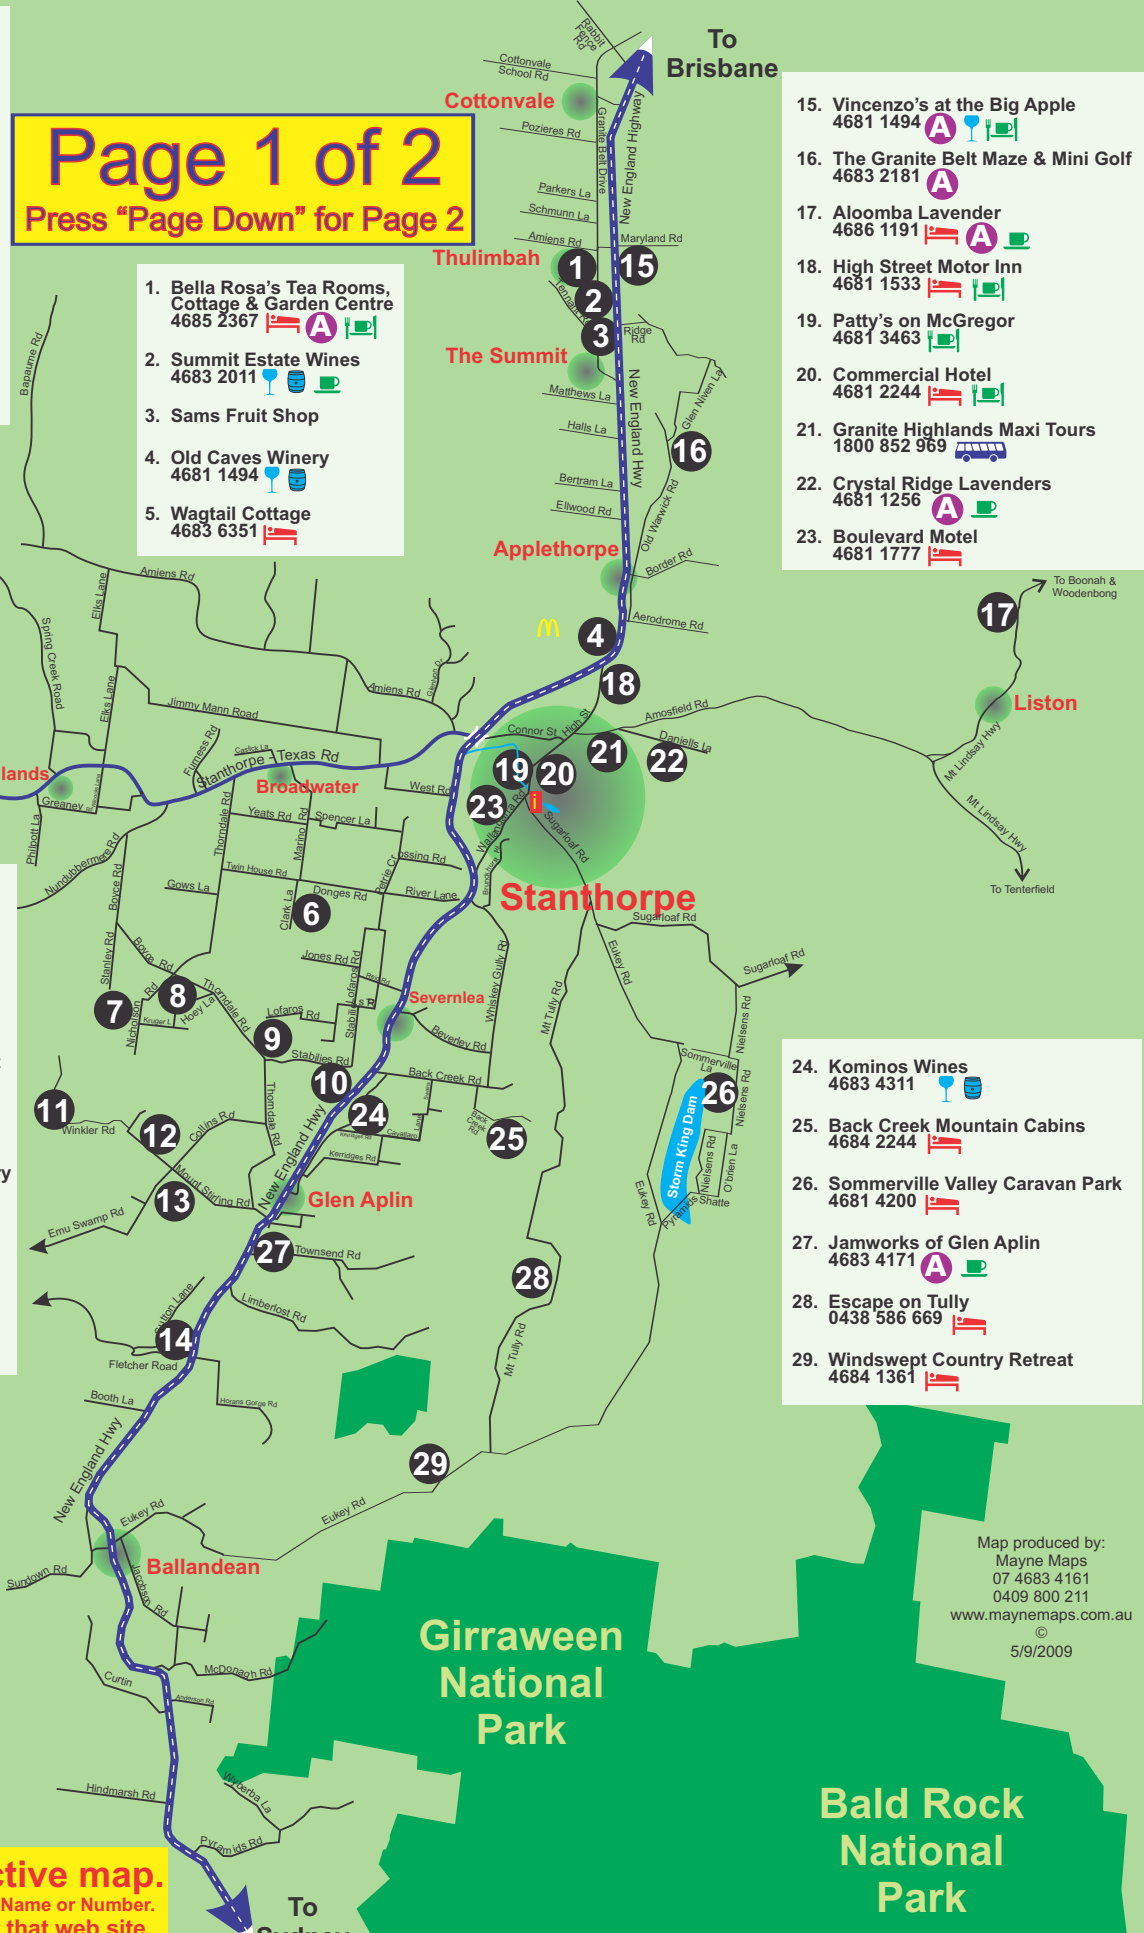

Stanthorpe Escapes

www.stanthorpeescapes.com.au

LEGEND

- Accommodation
- Attractions
- Vineyard/Cellar Door
- Winery
- Café
- Restaurant
- Tours

Page 1 of 2

Press "Page Down" for Page 2

1. Bella Rosa's Tea Rooms, Cottage & Garden Centre
  4685 2367
2. Summit Estate Wines
  4683 2011
3. Sams Fruit Shop
4. Old Caves Winery
  4681 1494
5. Wagtail Cottage
  4683 6351

15. Vincenzo's at the Big Apple
  4681 1494
16. The Granite Belt Maze & Mini Golf
  4683 2181
17. Aloomba Lavender
  4686 1191
18. High Street Motor Inn
  4681 1533
19. Patty's on McGregor
  4681 3463
20. Commercial Hotel
  4681 2244
21. Granite Highlands Maxi Tours
  1800 852 969
22. Crystal Ridge Lavenders
  4681 1256
23. Boulevard Motel
  4681 1777

6. Moonrise Estate
  4683 6203
7. Granite Gardens & Luxury Cottages
  4683 5161
8. Bush Rock Gallery
  4683 5306
9. Claudia's Country Restaurant
  4683 5117
10. Severn River Inn
  0429 138 838
11. Granite Belt Highlands Winery
  4683 4303
12. Jester Hill Wines
  4683 4380
13. Mountview Wines
  4683 4316
14. RoversRest
  4683 4121

24. Kominos Wines
  4683 4311
25. Back Creek Mountain Cabins
  4684 2244
26. Sommerville Valley Caravan Park
  4681 4200
27. Jamworks of Glen Aplin
  4683 4171
28. Escape on Tully
  0438 586 669
29. Windswept Country Retreat
  4684 1361

Map produced by:
Mayne Maps
07 4683 4161
0409 800 211
www.maynemaps.com.au
©
5/9/2009

This is an interactive map.
Move the cursor over the Venue Name or Number.
"Left mouse click" to visit that web site.
"Right mouse click" to print this map.